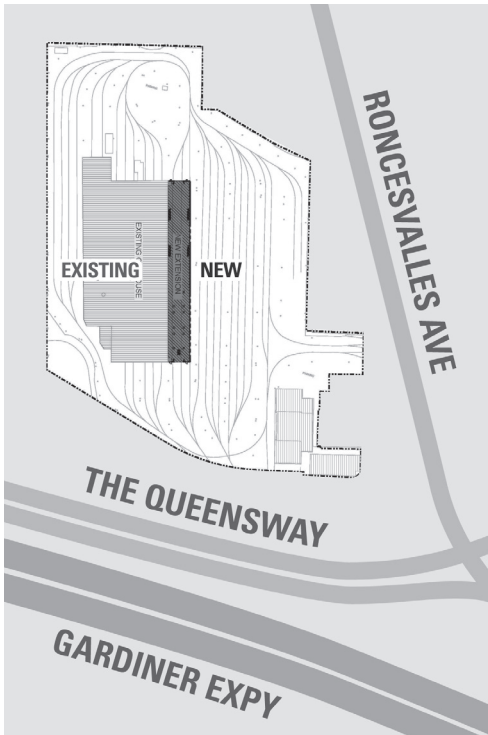

Roncesvalles Carhouse Maintenance Facility Extension for New Streetcars

THE PROJECT: The Toronto Transit Commission will construct an addition to the existing carhouse building at its Roncesvalles Yard, located at the northwest corner of The Queensway and Roncesvalles Avenue. This extension is necessary in order to maintain the next generation of streetcars that will join the TTC's fleet of service vehicles – Low Floor Light Rail Vehicles (LFLRV). The new addition to the yard will give the TTC the ability to maintain its vehicles to meet daily service and safety requirements. When completed, the carhouse will have a new maintenance bay with a service pit, overhead platforms and cranes necessary for daily maintenance. The new streetcars are twice as long as the

current vehicles operated by the TTC and are designed with roof-mounted equipment that must be accessed using platforms. Roncesvalles Yard currently serves as a daily maintenance facility and will continue to perform this role with the arrival of the new streetcars. Heavy maintenance operations will occur at the new Ashbridges Bay facility. Construction at Roncesvalles is to begin in the spring of 2012 and be completed in the summer of 2013.